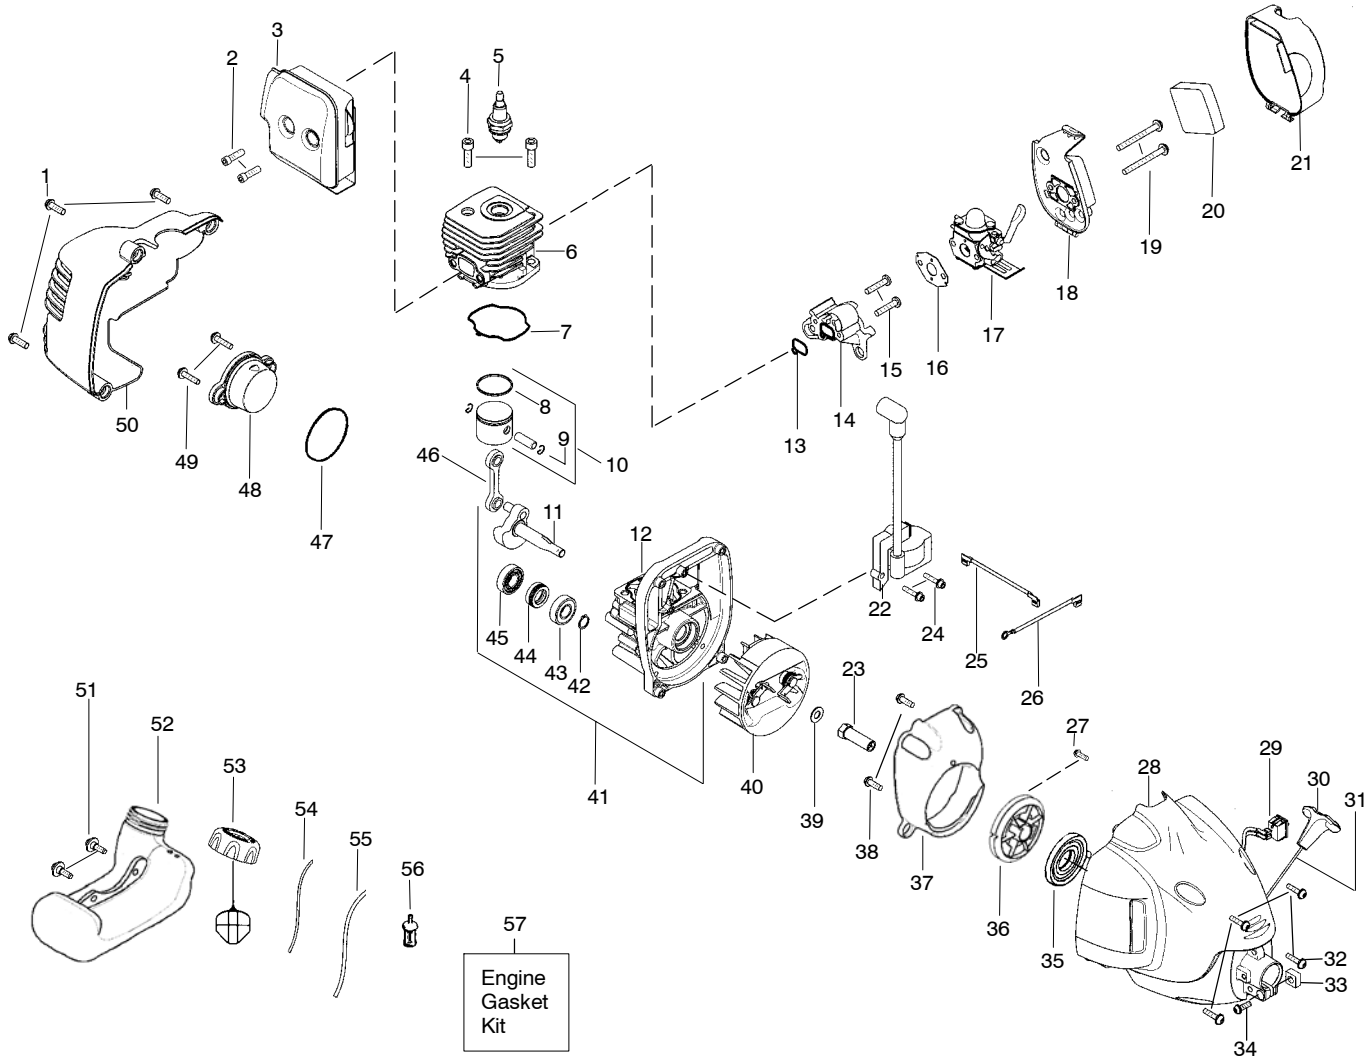

**⚠ WARNING**  
All repairs, adjustments and maintenance not described in the Operator's Manual must be performed by qualified service personnel.

Ref.	Part No.	Description	Ref.	Part No.	Description
1.	530057566	Assy - Throttle Cable	18.	530015224	Screw
2.	530058000	Trigger	19.	530016014	Screw
3.	530058751	Throttle Hsg. (Right)	20.	530096099	Assy - Gearbox
4.	530016406	Screw	21.	530016152	Wingnut
5.	530015814	Screw	22.	530095772	Assy - Hub.
6.	530015786	Bolt - Handle	23.	530053241	Spring
7.	530058750	Throttle Hsg. (Left)	24.	530401957	'Retainer
8.	530058754	Handle - Assist	25.	952711551	Accy - Spool w/Line
9.	530016152	Wingnut - Handle	26.	952711550	Accy - Head TNG VI Assy.
10.	530071780	Assy - Drive Shaft Hsg.	Not Shown		
11.	530015805	Screw	↗	545186834	Operator Manual
12.	530096169	Shaft - Flex	↗	530058594	Decal - Start Inst.
13.	530052285	Line Limiter		530058597	Decal - Choke
14.	530015814	Screw	↗	545144405	Decal - Shaft Warning
15.	530015820	Bolt - Shield			
16.	530071823	Kit - Shield Assy (Incl.13,14)			
17.	545150701	Bracket - Shield			